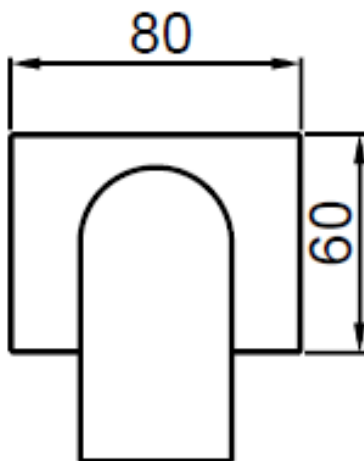

TOLMEO
SHOWER/BATH MIXER
c/w SMALL BACK PLATE

RUBINETTERIE
F.lli Frattini

Includes:
In Wall Body

Available Colours:
Chrome - 83016A 00 C08
Black Chrome - 83016A 89 C08
Satin Inox - 83016A 70 C08
Matt Black - 83016A 79 C08
24c Brushed Gold - 83016A 82 C08

Manufactured in Italy

5 Year Parts & Labour Warranty*
*Extra 10 year replacement
part warranty on cartridge

..89 CROMONERO Chr. black Chromé noir Cromo negro Verchromt Schwarz	..70 FINITURA INOX Inox finishing Finition inox Acabado inox Inox Oberfläche
..79 NERO OPACO Black Matt Noir Matt Negro Matt Schwarz Matt	..82 ORO ANTICO Brushed gold Doré brossé Oro cepillado Gold gebürstet

RIVESTIMENTO
FINAL COVERING
REVETEMENT FINAL
VERKLEIDUNG
ENLUCIDO

Proudly imported and distributed by
Gro Agencies Pty Ltd
Unit 2 / 37 Howe St, Osborne Park, WA, 6017
P 08 9446 3288 E info@groagencies.com.au W www.groagencies.com.au