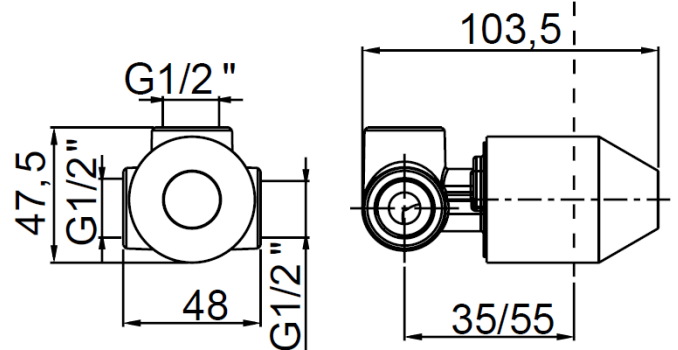

RIVESTIMENTO
FINAL COVERING
REVETEMENT FINAL
VERKLEIDUNG
ENLUCIDO